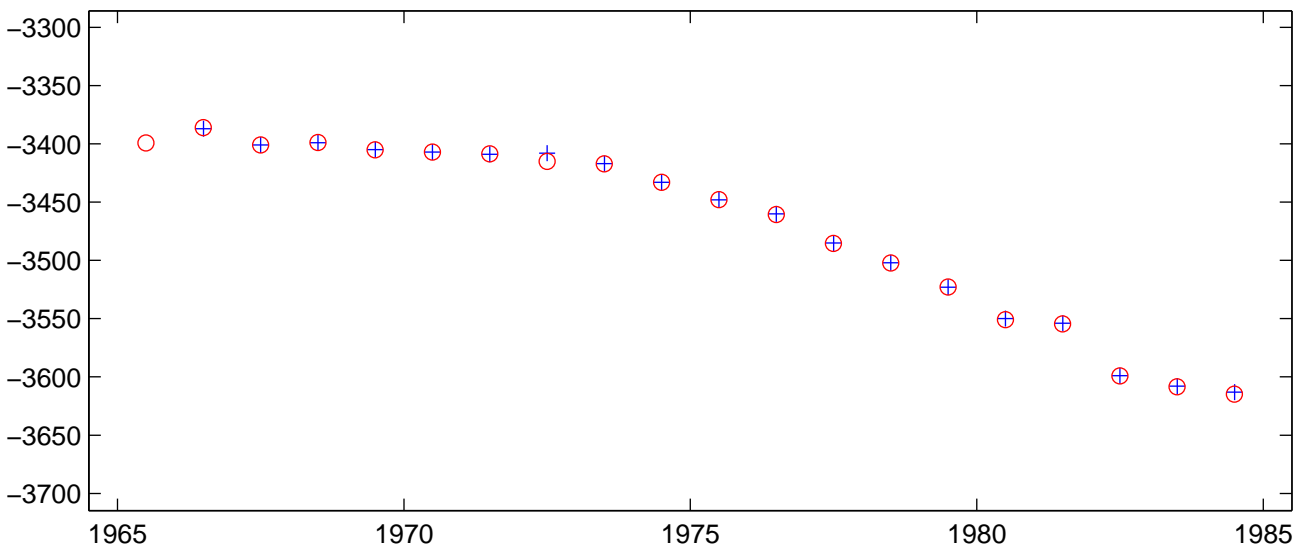

GWC:X component

GWC:Y component

GWC:Z component

NOTE:

Annual means for each component from BGS annual means database (blue crosses) and recalculated from IPGP monthly means (red circles). The values are AFTER correction of jumps.