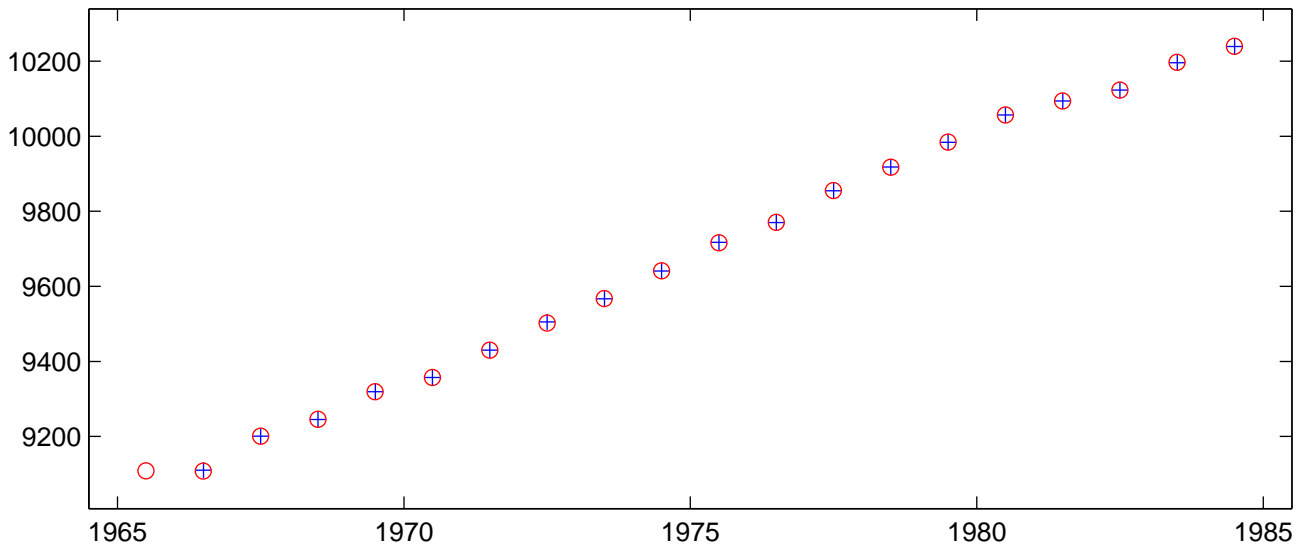

GWC:X component

GWC:Y component

GWC:Z component

NOTE:

Annual means for each component from BGS annual means database (blue crosses) and recalculated from IPGP monthly means (red circles). The values are AFTER correction of jumps.