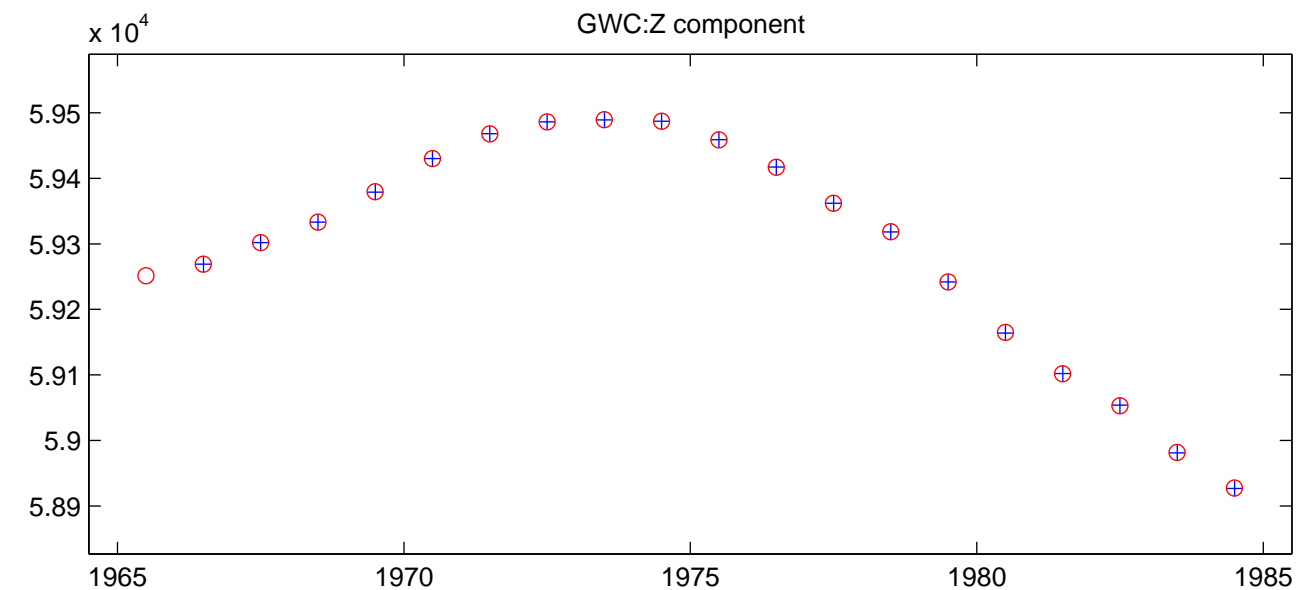

GWC:X component

GWC:Y component

GWC:Z component

NOTE:

Annual means for each component from BGS annual means database (blue crosses) and recalculated from IPGP monthly means (red circles). The values are AFTER correction of jumps.